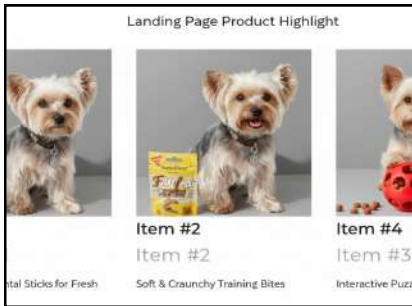

**EXTRA EXCLUSIVE**  
**SOCIAL MEDIA POST**  
(LINKEDIN+FACEBOOK+INSTAGRAM)

**\$10,000      \$300**

**SHOW LANDING PAGE PRODUCT HIGHLIGHT NEW**

**฿10,000     \$300**

**COMPANY LOGO ON VISITOR REGISTRATION WEBSITE NEW**