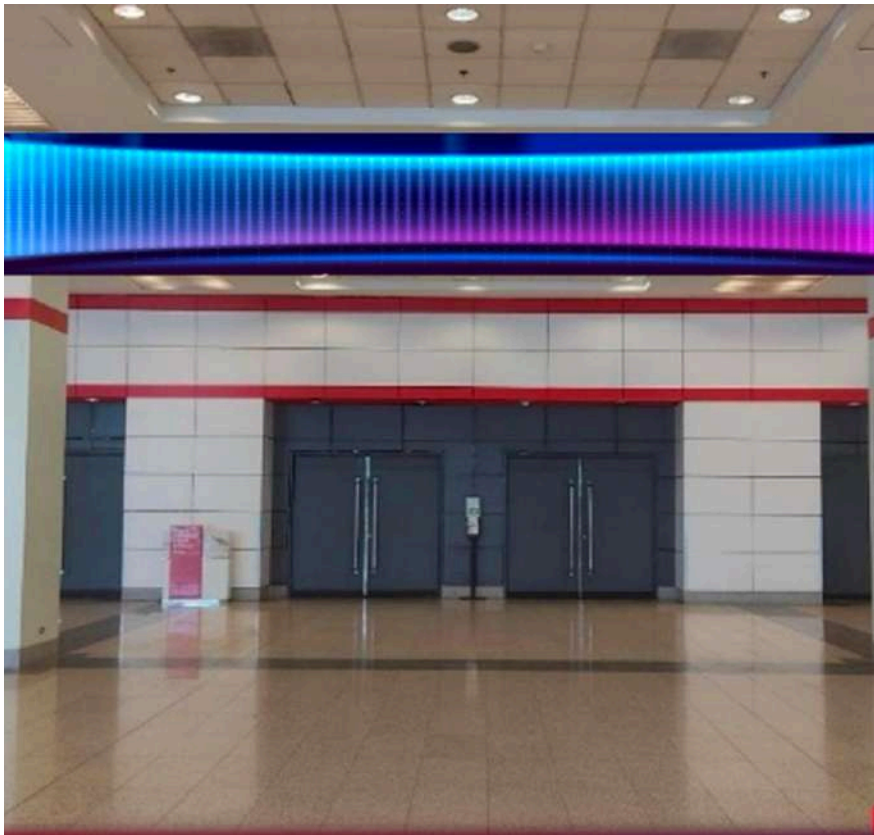

**EXTRA PRODUCT  
SHOWCASE**  
฿12,000      \$360

**VENUE ITEMS**

**DIGITAL ARCHWAY (PER 15 SECONDS) -**  
[HALL 98 OR 100 WHERE THE REGISTRATION COUNTER LOCATED]

**฿35,000      \$1,000**

**DIGITAL SLIM KIOSK**  
(PER 15 SECONDS) - 7 SETS ON  
G FLOOR AND 2ND FLOOR