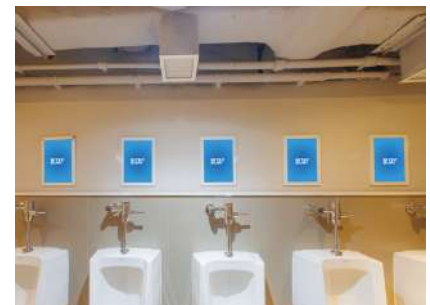

RESTROOM ADS HALL 100
(26 UNITS)

฿85,000 $2,600